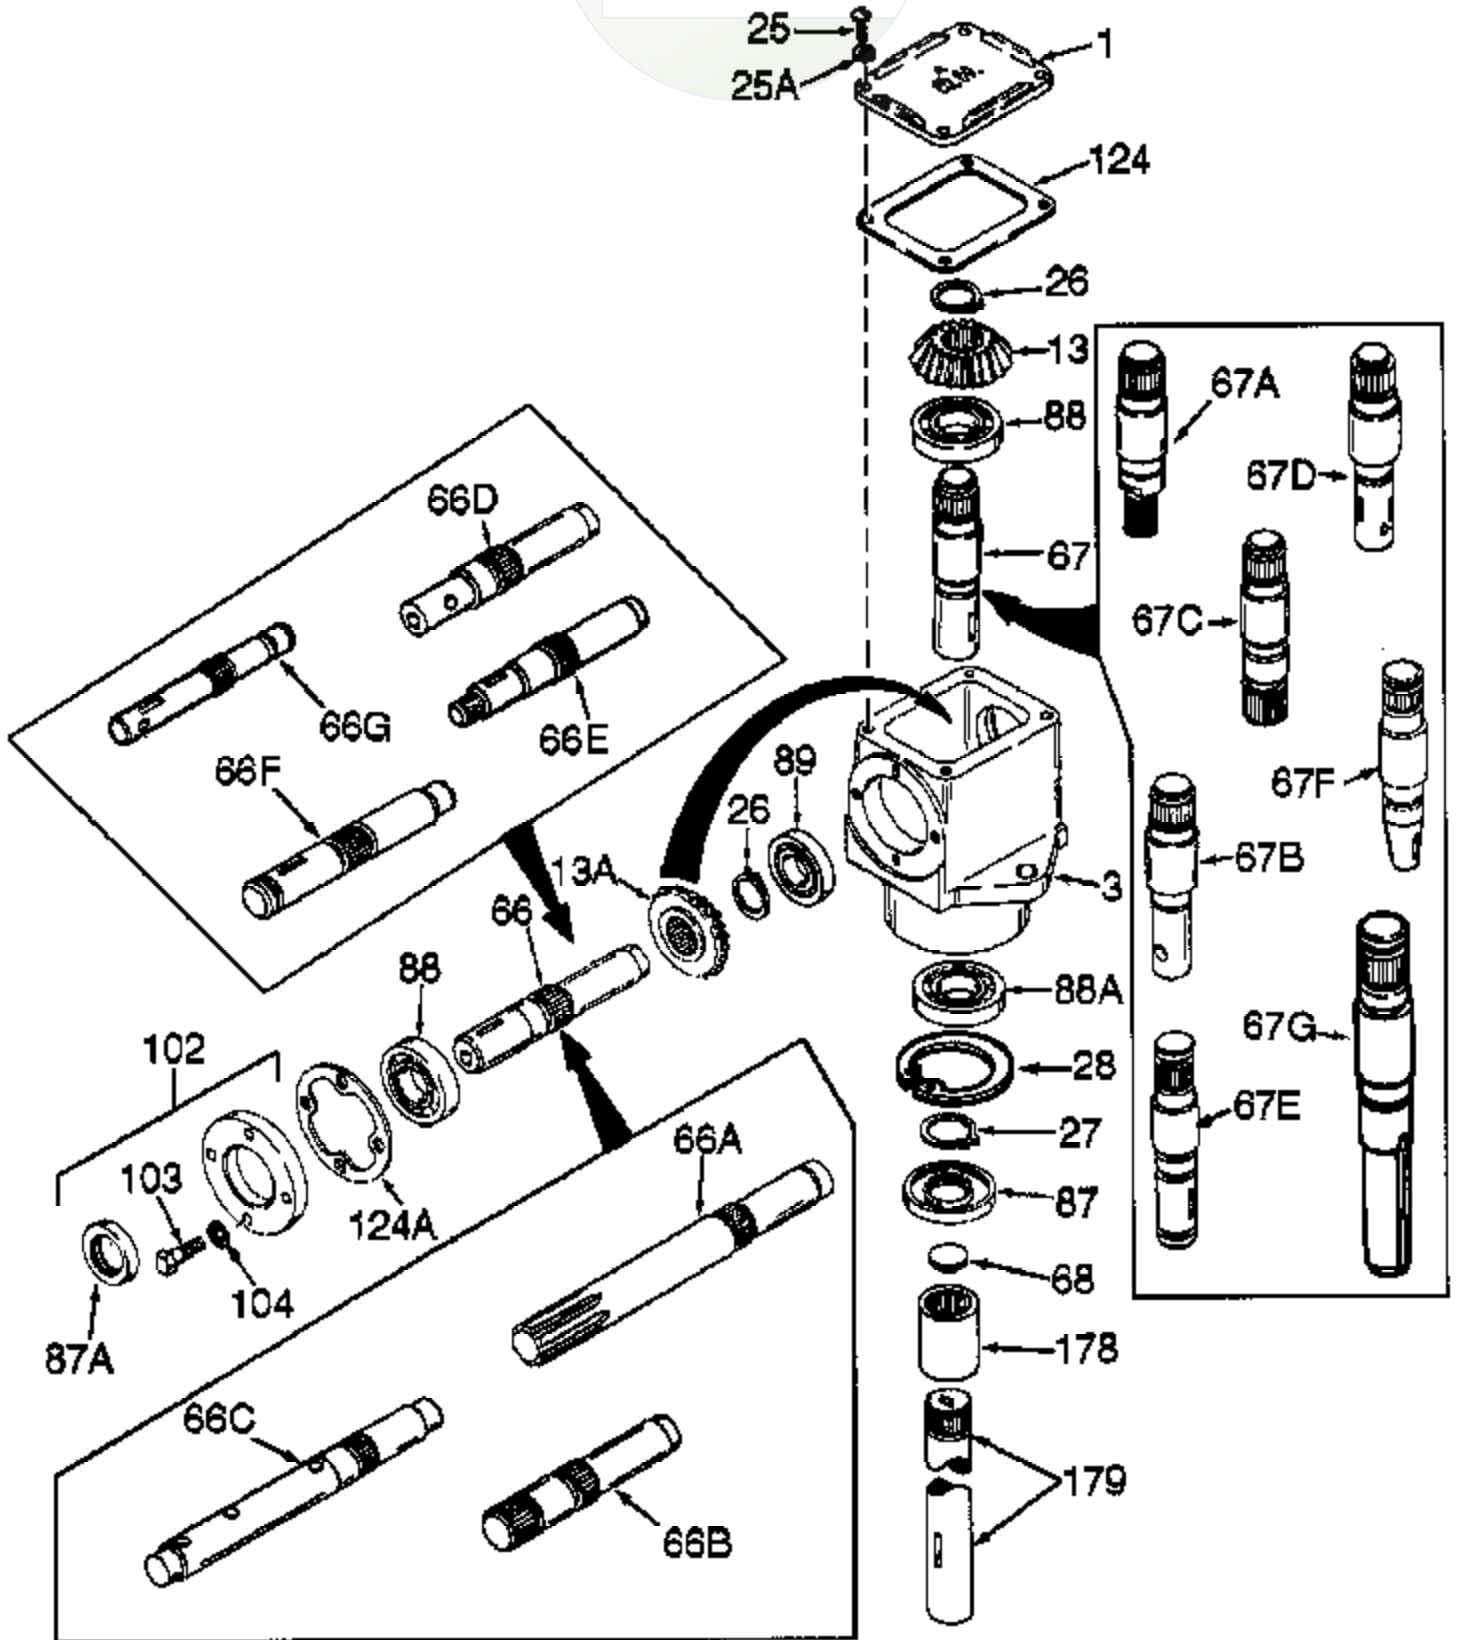

JOIST

SICHER IST DAS:
DAS ORIGINAL

Ref #	Part Number	Qty	Description
	794091		R.H. Head Ass'y (Incl. 1 thru 124A)
1	772034		Right Hand Cover
3	770026A		Right Angle Drive Housing
13	778046		Miter Gear (22 teeth)(7/8" ID)
13A	778046		Miter Gear (22 teeth)(7/8" ID)
25	792025		Screw, 10-24 x 1/2"
26	788018		Snap Ring
27	788019		Snap Ring
66F	776059A		Input Shaft (5-7/32" long)
67	776066		Output Shaft (4-19/32" long)
87	788029		Oil Seal
87A	788031		Oil Seal
88	780034		Ball Bearing
88A	780034		Ball Bearing
89	780024		Ball Bearing
102	786029		Retainer Cap & Seal (Incl. 87A & 103)
103	792026		Screw, 1/4-20 x 7/8"
124	788028		Cover Gasket
124A	788030B		Cap Gasket

RAD-2325-P91 Page 2 of 2
Peerless Ball Bearing